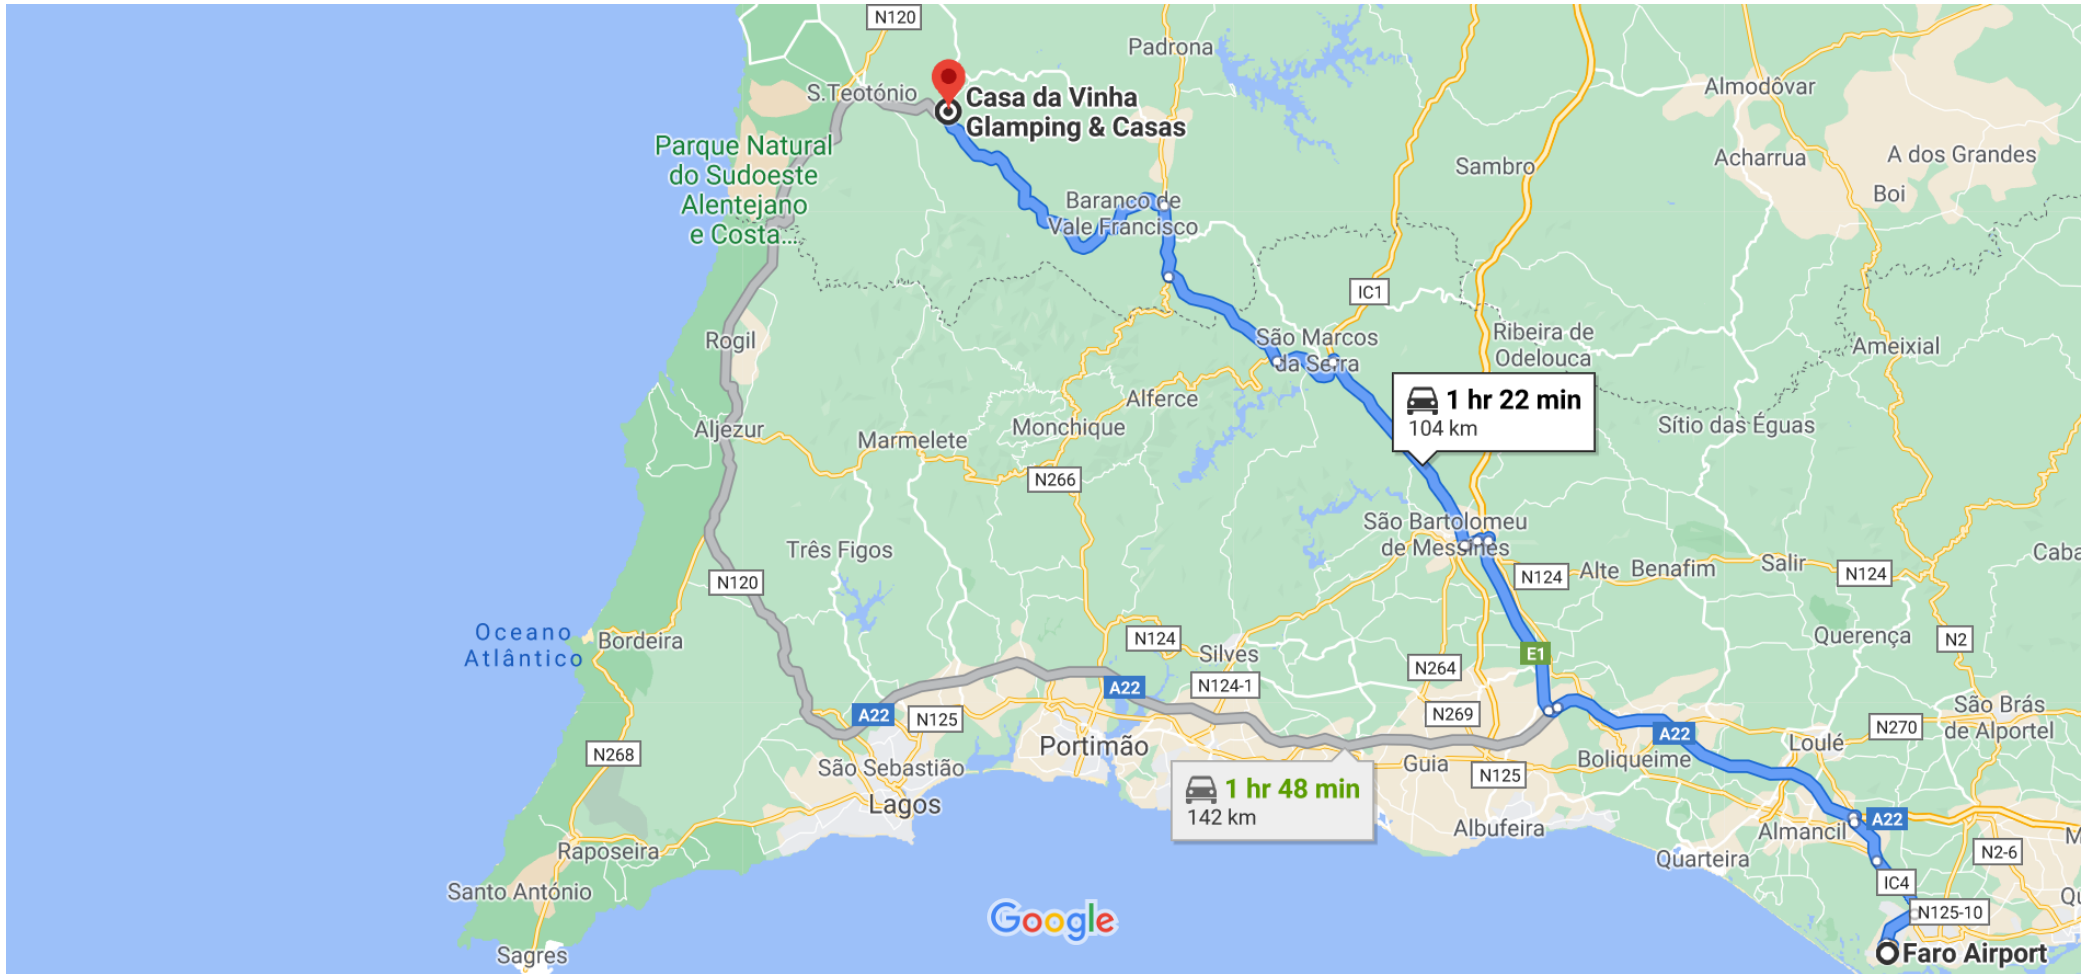

# Faro Airport (FAO), Faro, Portugal to Casa da Vinha Glamping & Casas, Portugal

Drive 104 km, 1 hr 22 min

Map data ©2021 10 km

 via A22 **1 hr 22 min**  
Fastest route 104 km  
 This route has tolls.

 via A22 and N120

1 hr 48 min

142 km

---